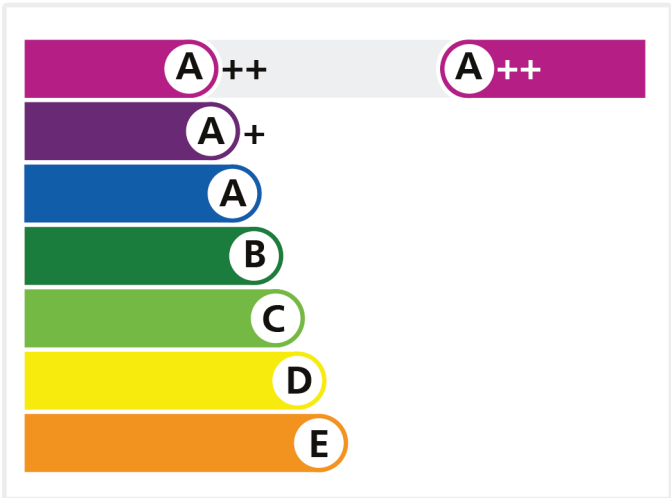

# Energy Window

Whiteline Manufacturing Ltd

85mm Outer frame PlatinumNRG

A++ Rated

Licence No. 4939

Review Date: 31/12/2025

To verify this licence please visit [bfrc.org](http://bfrc.org)

This label is not a statutory requirement. It is a voluntary label provided as a customer service to allow consumers to make informed decisions on the energy performance of competing products.